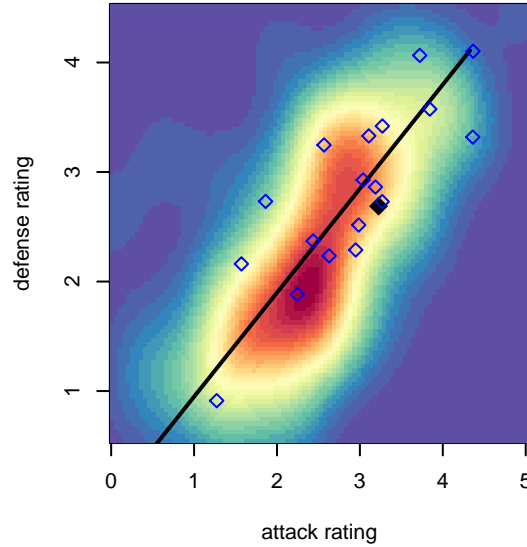

**attack and defense rating
relative to others at age
and all opponents in last 13 months**