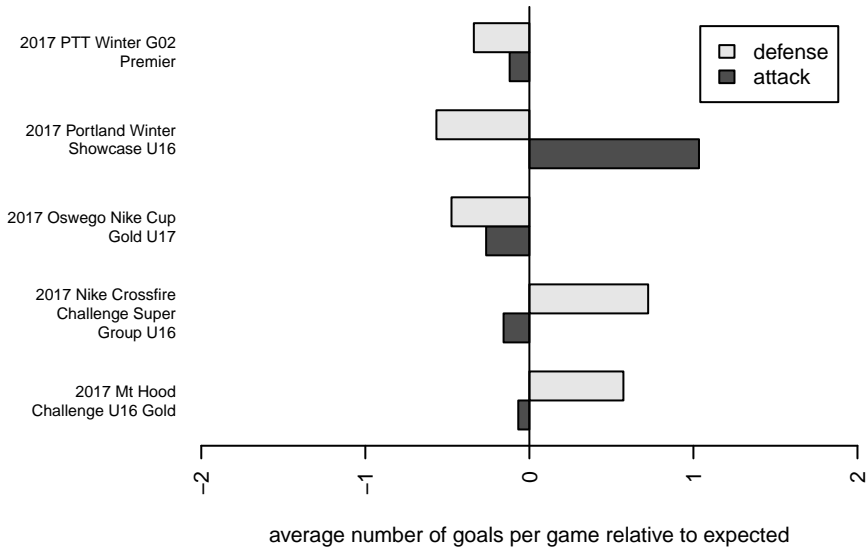

Performance relative to 13 month average