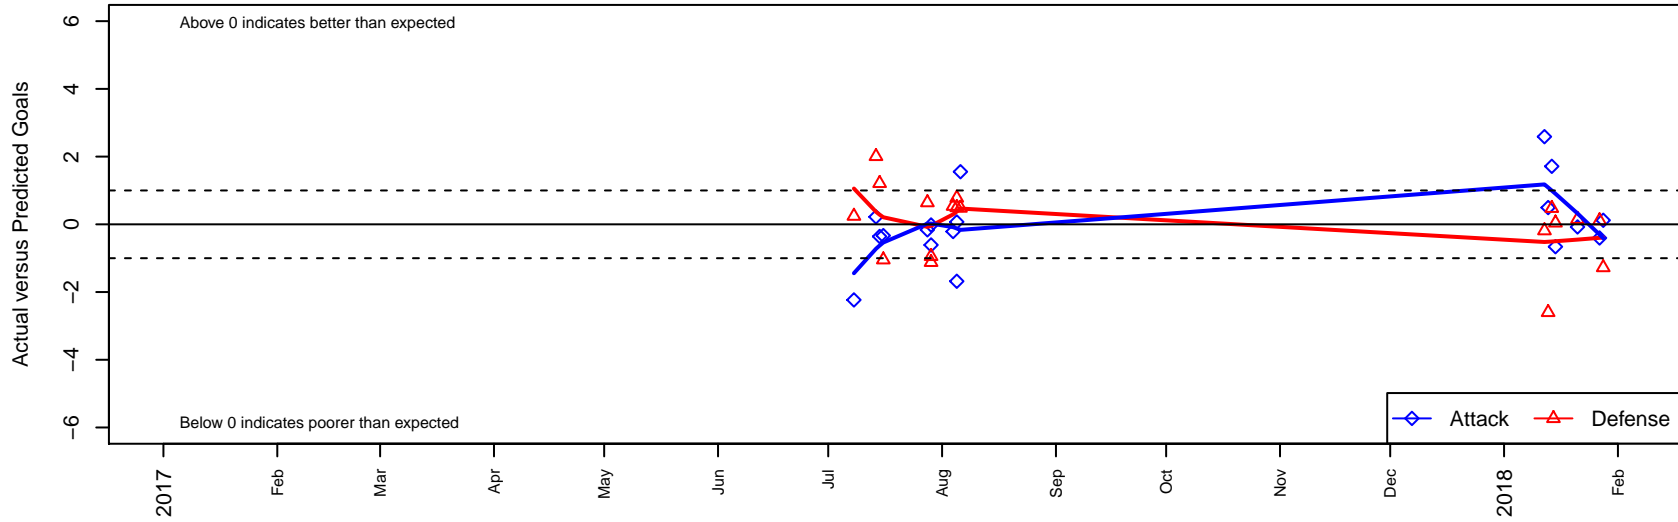

FC Portland Navy G02

FC Portland
 Portland, OR
 G02 total strength=1653
 attack=25.16 defense=14.71
 spr league = PTT Win G02 Premier

alt names used:
 FC PORTLAND 02 NAVY
 FC PORTLAND 02 NAVY (OR)
 FC Portland FCPA Girls
 FC Portland 02 Navy
 FC Portland 02G Navy

Venues played:
 2017 PCU Summer Classic U15-U16 Gold
 2017 Nike Crossfire Challenge Super Group U'
 2017 Oswego Nike Cup Gold U17
 2017 Mt Hood Challenge U16 Gold
 2017 Portland Winter Showcase U16
 2017 PTT Winter G02 Premier

FC Portland Navy G02
 Dots are actual minus expected GF (blue circles) and GA (red triangles).
 Blue line is smoothed change in attack strength. Red is smoothed change in defense strength.

**attack and defense variance (black dot)
relative to other teams
and top 10 in region**