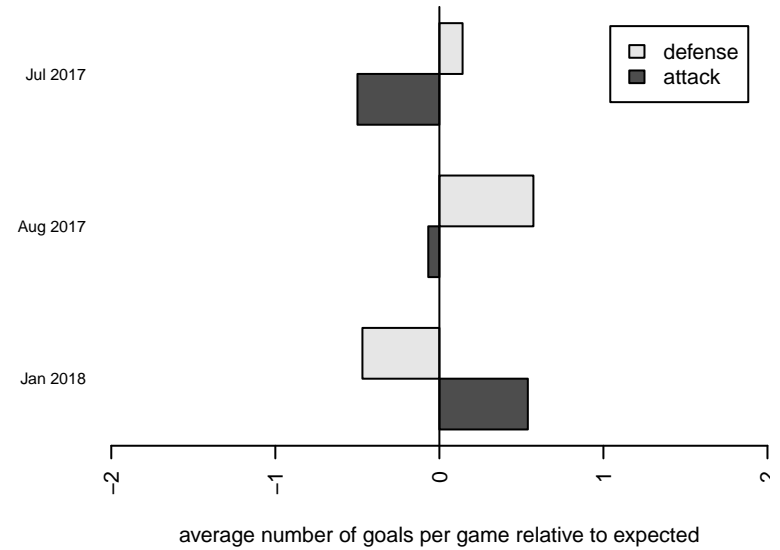

Performance relative to 13 month average