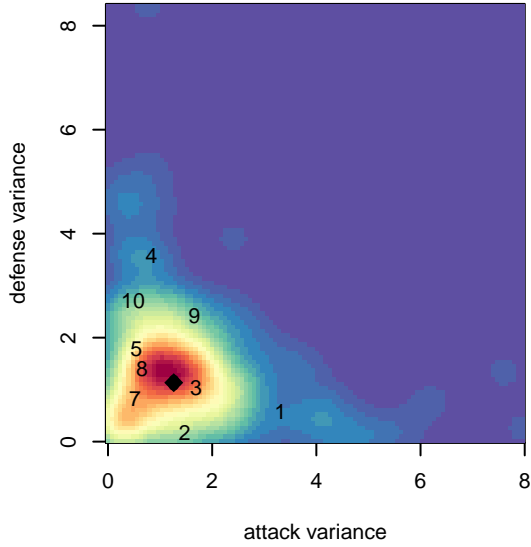

FC Portland Navy G02

FC Portland
 Portland, OR
 G02 total strength=1653
 attack=25.16 defense=14.71
 spr league = PTT Win G02 Premier

alt names used:
 FC PORTLAND 02 NAVY
 FC PORTLAND 02 NAVY (OR)
 FC Portland FCPA Girls
 FC Portland 02 Navy
 FC Portland 02G Navy

FC Portland Navy G02
 Dots are actual minus expected GF (blue circles) and GA (red triangles).
 Blue line is smoothed change in attack strength. Red is smoothed change in defense strength.

**attack and defense variance (black dot)
relative to other teams
and top 10 in region**